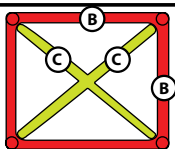

4.14.4 JUNIOR DRAGSTER

Component	Chromoly 4130	CDS / CDW
A	1 1/8" x 0.058"	1 1/8" x 0.083"
B	7/8" x 0.058"	7/8" x 0.083"
C	3/4" x 0.058"	3/4" x 0.083"

Chassis Design - Junior Dragster

All dimensions apply to drivers compartment only

OPT #1

OPT #2

FRONT VIEW

BOTTOM VIEW

◇ **NOTE: Driver's helmet must be a minimum of 100 mm (4 inches) behind the front of the front roll bar, measured horizontally.**