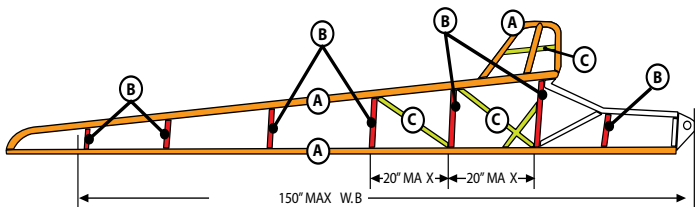

4.14.4 JUNIOR DRAGSTER

Component	Chromoly 4130	CDS / CDW
A	1 1/8" x 0.058"	1 1/8" x 0.083"
B	7/8" x 0.058"	7/8" x 0.083"
C	3/4" x 0.058"	3/4" x 0.083"

Chassis Design - Junior Dragster

All dimensions apply to drivers compartment only

OPT #1

OPT #2

FRONT VIEW

BOTTOM VIEW

◇ **NOTE: Driver's helmet must be a minimum of 100 mm (4 inches) behind the front of the front roll bar, measured horizontally.**