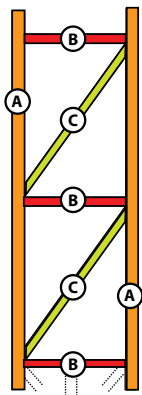

4.14.4 JUNIOR DRAGSTER

Component	Chromoly 4130	CDS / CDW
A	1 1/8" x 0.058"	1 1/8" x 0.083"
B	7/8" x 0.058"	7/8" x 0.083"
C	3/4" x 0.058"	3/4" x 0.083"

Chassis Design - Junior Dragster

All dimensions apply to drivers compartment only

OPT #1

OPT #2

FRONT VIEW

BOTTOM VIEW

◇ **NOTE: Driver's helmet must be a minimum of 100 mm (4 inches) behind the front of the front roll bar, measured horizontally.**