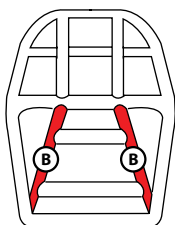

4.14.4 JUNIOR DRAGSTER

Component	Chromoly 4130	CDS / CDW
A	1 1/8" x 0.058"	1 1/8" x 0.083"
B	7/8" x 0.058"	7/8" x 0.083"
C	3/4" x 0.058"	3/4" x 0.083"

Chassis Design - Junior Dragster

All dimensions apply to drivers compartment only

OPT #1

OPT #2

FRONT VIEW

BOTTOM VIEW

◇ **NOTE: Driver's helmet must be a minimum of 100 mm (4 inches) behind the front of the front roll bar, measured horizontally.**