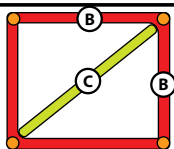

4.14.4 JUNIOR DRAGSTER

Component	Chromoly 4130	CDS / CDW
A	1 1/8" x 0.058"	1 1/8" x 0.083"
B	7/8" x 0.058"	7/8" x 0.083"
C	3/4" x 0.058"	3/4" x 0.083"

Chassis Design - Junior Dragster

All dimensions apply to drivers compartment only

OPT #1

OPT #2

FRONT VIEW

BOTTOM VIEW

◇ **NOTE: Driver's helmet must be a minimum of 100 mm (4 inches) behind the front of the front roll bar, measured horizontally.**